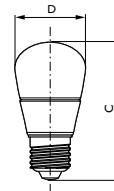

Product	4W E14 / P45
C	86
D	43.5
Weight in kg	0.038
Dimensions in mm	

Product description	Socket	Bulb shape	Lumen output	Efficacy	Units per pack	CRI	Color temperature	EOC
MASTER LEDluster			lm	lm/W			K	8718291
D 4W E14 2700K 230V P45 CL	E14	P45	250	63	10	>80	2700	19372200
D 4W E14 2700K 230V P45 FR	E14	P45	250	63	10	>80	2700	19254100

4W > 25 WATT

- Sparkling light effect
- Available in clear and frosted version

MASTER LEDluster - 4 W E27 / P45

2700 K

Color temperature

Dimmable

20,000 h

E27

Product 4 W E27

C	91.5
D	46.5
Weight in kg	0.052
Dimensions in mm	

4W > 25 WATT

- Sparkling light effect
- Clear LEDluster with B22 cap

MASTER LEDluster - 4 W B22 / P45

2700 K

Color temperature

Dimmable

20,000 h

B22

Product 4 W B22

C	90
D	46.5
Weight in kg	0.052
Dimensions in mm	

Product description	Socket	Bulb shape	Lumen output	Efficacy	Units per pack	CRI	Color temperature	EOC
MASTER LEDluster			lm	lm/W			K	8718291
D 4W E27 2700K 230V P45 CL	E27	P45	250	63	10	>80	2700	19256500
D 4W E27 2700K 230V P45 FR	E27	P45	250	63	10	>80	2700	19258900
D 4W B22 2700K 230V P45 CL	B22	P45	250	63	10	>80	2700	21065800