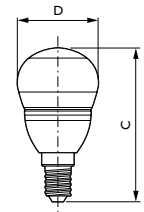

Dimmable

Page 31

4W → 25 WATT

- Sparkling light effect
- Available in clear and frosted version

MASTER LEDluster - 4W E14 / P45

2700 K

Color temperature

Dimmable 20,000 h E14

Product	4W E14 / P45
C	86
D	43.5
Weight in kg	0.038
Dimensions in mm	

Product description	Socket	Bulb shape	Lumen output	Efficacy	Units per pack	CRI	Color temperature	EOC
MASTER LEDluster			lm	lm/W			K	8718291
D 4W E14 2700K 230V P45 CL	E14	P45	250	63	10	>80	2700	19372200
D 4W E14 2700K 230V P45 FR	E14	P45	250	63	10	>80	2700	19254100

20,000 h

B22

Product 4 W B22

C	90
D	46.5
Weight in kg	0.052
Dimensions in mm	

Product description	Socket	Bulb shape	Lumen output	Efficacy	Units per pack	CRI	Color temperature	EOC
MASTER LEDluster			lm	lm/W			K	8718291
D 4W E27 2700K 230V P45 CL	E27	P45	250	63	10	>80	2700	19256500
D 4W E27 2700K 230V P45 FR	E27	P45	250	63	10	>80	2700	19258900
D 4W B22 2700K 230V P45 CL	B22	P45	250	63	10	>80	2700	21065800